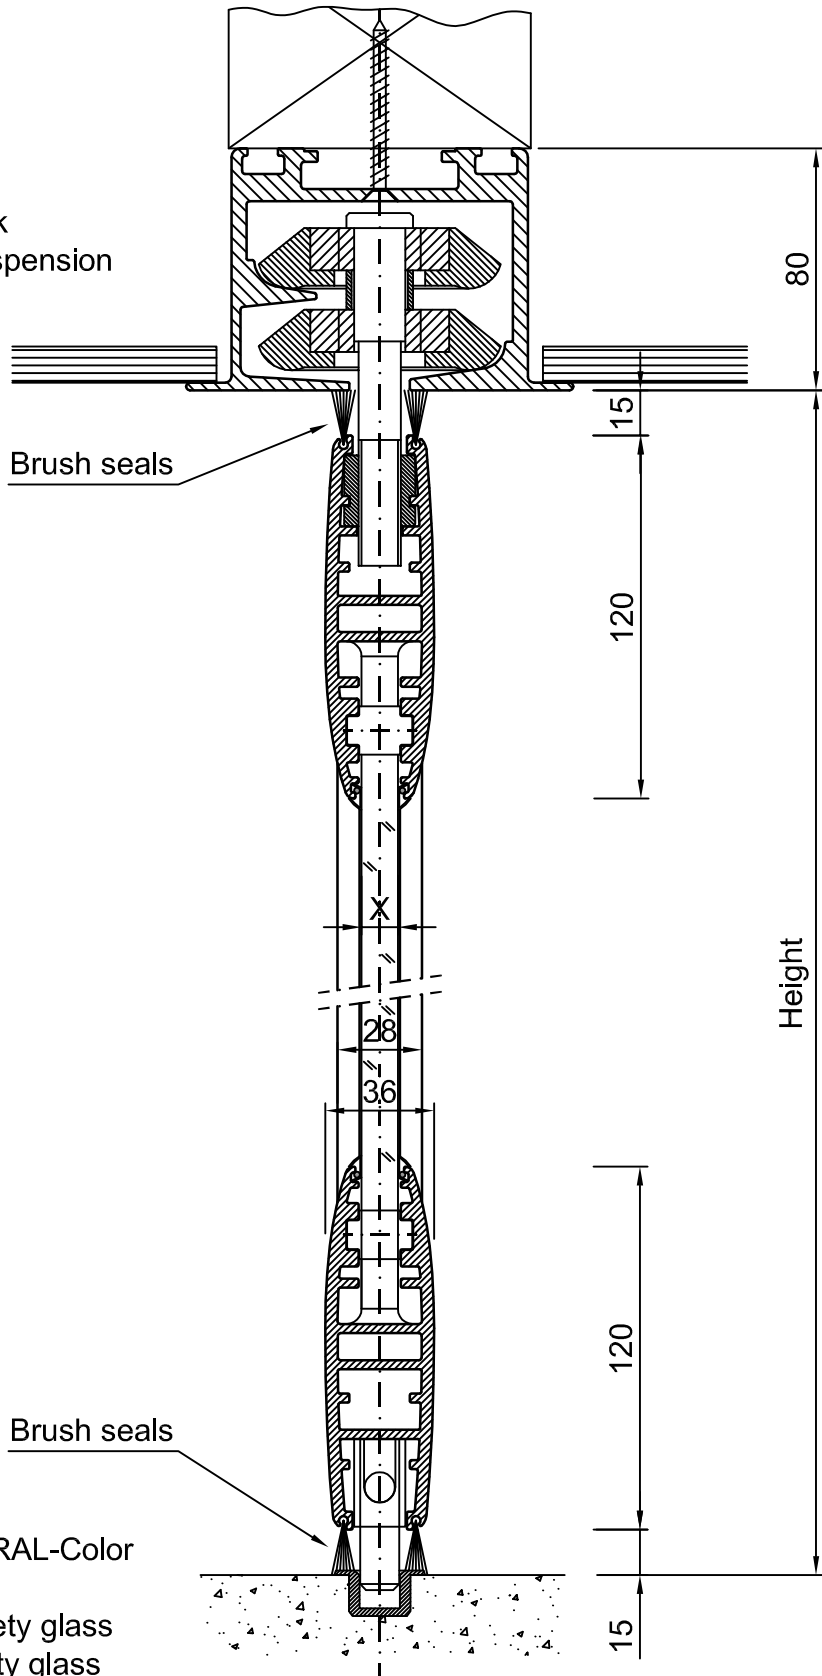

MR-1 Track
2-Point suspension

Brush seals

- * Aluminium profiles in RAL-Color (or anodised)
- * ESG = toughened safety glass
- * VSG = laminated safety glass

Section through a typical Sight glass wall

Drawn	Date	Name	Order number :
Checked	15-10-'10	AvdH	Customer :
Scale : n.t.s.			Project :
Drawing number :		Sheet :	Projection
8		8 of 8	A4

Niche
Moveable Walls