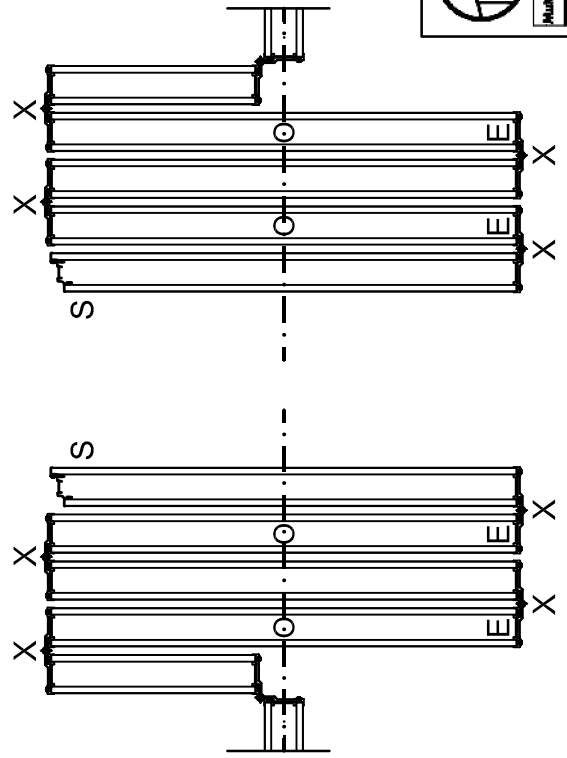

Centre hung
Double Wings

- X Hinges
- E Spanjolet
- O Floor and ceiling conductance
- S Door Closure

Centre hung, Double Wings Type Multi Slide 85

Drawn	Date	Name	Order number:
Checked	08-10-10	AvdH	
Scale:	n.o.s.		
Customer:			
Project:			

Drawing number:	Sheet:	Projection
5	5 of 7	
A4		