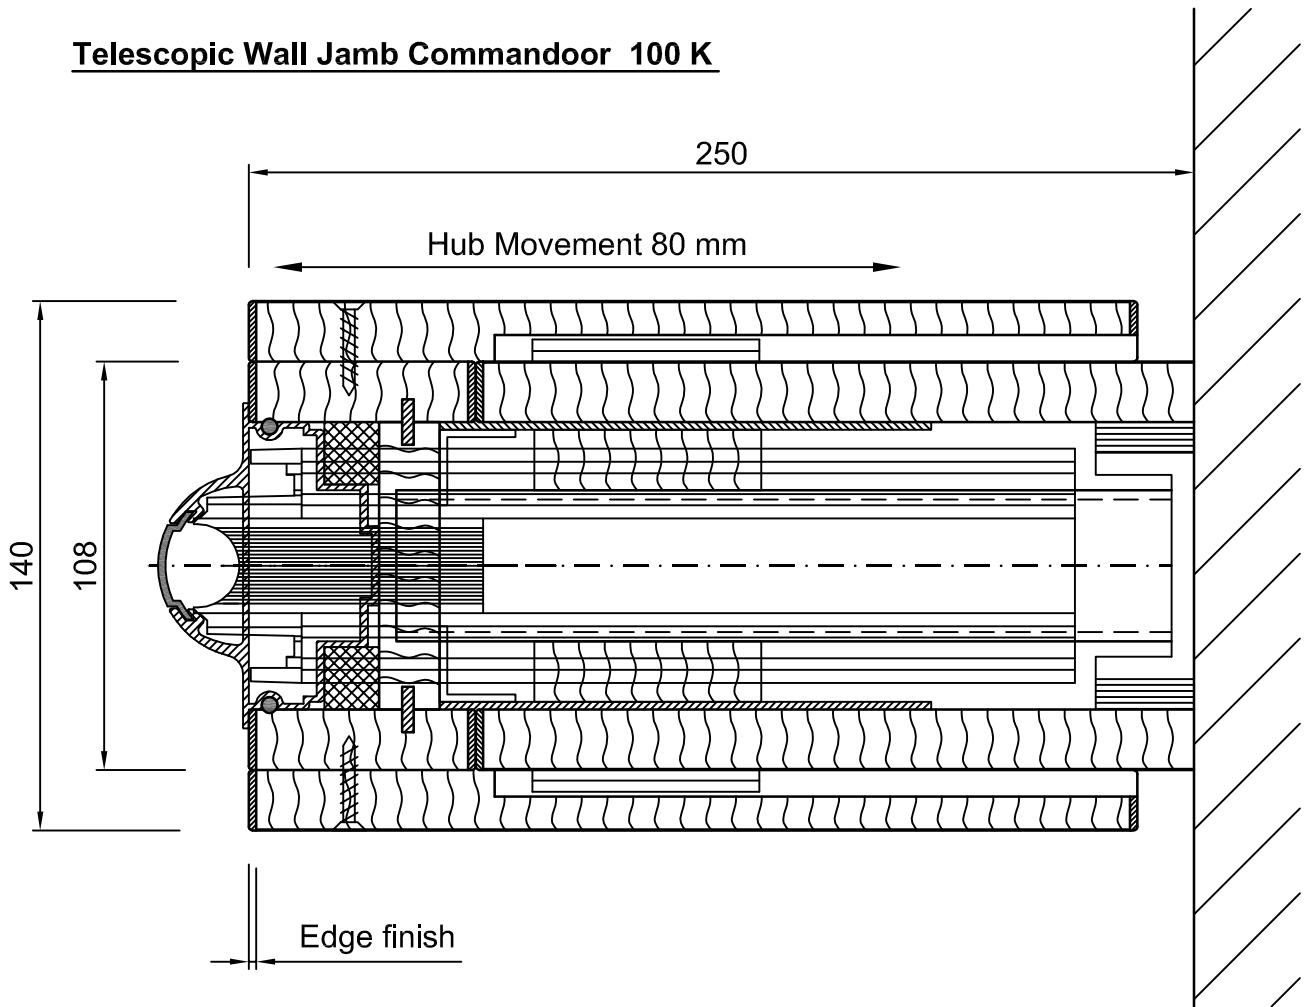

Telescopic Wall Jamb Commandoor 100 K

Telescopic Wall Jamb Commandoor 100 K

Drawn	Date	Name	Order number :
Checked	18-05-'11	AvdH	Customer :
Scale :	n.o.s.		Project :
Drawing number :			Sheet :
4			4 of 7
Projection			A4